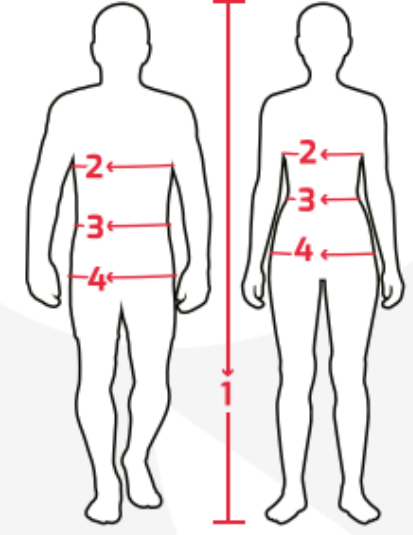

Taille	POIDS		(1) HAUTEUR		(2) POITRINE		(3) TAILLE		(4) HANCHES		PIED				
			kg	lbs	cm	in	cm	in	cm	in	cm	in	EU	UK	US		
COMBINAISONS ÉTANCHE	HOMME	S-II-48	60-68	132-150	164-170	65-67	78-83	31-33	65-71	25-28	78-83	31-33	40-42	7-8	7.5-8.5		
		M-III-50	70-78	154-172	169-175	67-69	86-91	34-36	71-77	28-30	84-89	33-35	41-43	7.5-8.5	8-9		
		L-IV-52	80-88	176-194	174-180	69-71	94-99	37-39	77-83	30-33	90-95	35-37	42-44	8-10	8.5-10.5		
		XL-V-54	90-98	198-216	179-185	71-73	102-107	40-42	83-89	33-35	96-101	38-40	43-45	8.5-11	9-11.5		
		XXL-VI-56	100-108	220-238	184-190	73-75	110-115	43-45	89-95	35-37	102-107	40-42	44-46	10-11.5	10.5-12		
		XXXL-VII-58	105-115	231-254	191-198	75-78	118-123	46-48	95-101	37-40	108-113	43-45	-	-	-		
COMBINAISONS ÉTANCHE	FEMME	XS-I-42	47-52	104-115	157-162	62-64	77-82	30-32	56-61	22-24	83-87	32-34	37-39	4.5-6.5	5-7		
		S-II-44	53-58	117-128	162-167	64-66	82-87	32-34	60-65	24-26	87-91	34-36	38-40	5.5-7	6-7.5		
		M-III-46	59-64	130-141	167-172	66-68	87-92	34-36	64-69	25-27	91-95	36-37	39-41	6.5-7.5	7-8		
		L-IV-48	64-70	141-154	172-177	68-70	92-97	36-38	68-73	27-29	95-99	37-39	40-42	7-8	7.5-8.5		
		XL-V-50	70-80	154-176	177-182	70-72	97-102	38-40	72-77	28-30	99-103	39-41	41-43	7.5-8.5	8-9		
		COMBINAISONS SEMI-ÉTANCHE, MONOPIECE, 2 PIÈCES	HOMME	S-II-48	60-68	132-150	164-173	65-68	78-83	31-33	65-71	25-28	78-83	31-33	-	-	-
M-III-50	70-78	154-172		169-178	67-70	86-91	34-36	71-77	28-30	84-89	33-35	-	-	-			
L-IV-52	80-88	176-194		174-183	69-72	94-99	37-39	77-83	30-33	90-95	35-37	-	-	-			
XL-V-54	90-98	198-216		179-188	71-74	102-107	40-42	83-89	33-35	96-101	38-40	-	-	-			
XXL-VI-56	100-108	220-238		184-193	72-76	110-115	43-45	89-95	35-37	102-107	40-42	-	-	-			
XXXL-VII-58	105-115	231-254		191-198	75-78	118-123	46-48	95-101	37-40	108-113	43-45	-	-	-			
COMBINAISONS SEMI-ÉTANCHE, MONOPIECE, 2 PIÈCES	FEMME	XS-I-40	47-52	104-115	160-165	63-65	77-82	30-32	56-61	22-24	83-87	32-34	-	-	-		
		S-II-42	53-58	117-128	165-170	65-67	82-87	32-34	60-65	24-26	87-91	34-36	-	-	-		
		M-III-44	59-64	130-141	170-175	67-69	87-92	34-36	64-69	25-27	91-95	36-37	-	-	-		
		L-IV-46	64-70	141-154	175-180	69-71	92-97	36-38	68-73	27-29	95-99	37-39	-	-	-		
		XL-V-48	70-80	154-176	180-185	71-73	97-102	38-40	72-77	28-30	99-103	39-41	-	-	-		
		SHORTY	HOMME	XS-I-46	50-58	110-128	156-165	61-65	70-75	28-30	59-65	23-26	72-77	28-30	-	-	-
S-II-48	60-68	132-150		164-173	65-68	78-83	31-33	65-71	26-28	78-83	31-33	-	-	-			
M-III-50	70-78	154-172		169-178	67-70	86-91	34-36	71-77	28-30	84-89	33-35	-	-	-			
L-IV-52	80-88	176-194		174-183	69-72	94-99	37-39	77-83	30-33	90-95	35-37	-	-	-			
XL-V-54	90-98	198-216		179-188	71-74	102-107	40-42	83-89	33-35	96-101	38-40	-	-	-			
XXL-VI-56	100-108	220-238		184-193	72-76	110-115	43-45	89-95	35-37	102-107	40-42	-	-	-			
SHORTY	FEMME	XS-I-40	47-52	104-115	160-165	63-65	77-82	30-32	56-61	22-24	83-87	32-34	-	-	-		
		S-II-42	53-58	117-128	165-170	65-67	82-87	32-34	60-65	24-26	87-91	34-36	-	-	-		
		M-III-44-46	59-64	130-141	170-175	67-69	87-92	34-36	64-69	25-27	91-95	36-37	-	-	-		
		L-IV-48-50	64-70	141-154	175-180	69-71	92-97	36-38	68-73	27-29	95-99	37-39	-	-	-		
COMBINAISONS NEOPRENE-LYCRA, MONOPIECE, SHORTY	HOMME	S	-	-	-	-	84.5-87.5	33.2-34.4	67.5-70.5	26.5-27.5	81.5-84.5	32-33.2	-	-	-		
		M	-	-	-	-	88.5-91.5	34.8-36	71.5-74.5	28.1-29.3	85.5-88.5	33.6-34.8	-	-	-		
		L	-	-	-	-	93.5-96.5	36.8-37.9	76.5-79.5	30.1-31.2	90.5-93.5	35.6-36.8	-	-	-		
		XL	-	-	-	-	98.5-101.5	38.7-39.9	81.5-84.5	32-33.2	95.5-98.5	37.5-38.7	-	-	-		
		XXL	-	-	-	-	103.5-106.5	40.7-41.9	86.5-89.5	34-35.2	100.5-103.5	39.5-40.7	-	-	-		
COMBINAISONS NEOPRENE-LYCRA, MONOPIECE, SHORTY	FEMME	XS	-	-	-	-	72.5-75.5	28.5-29.7	58.5-61.5	23-24.2	80.5-83.5	31.6-34.8	-	-	-		
		S	-	-	-	-	76.5-79.5	30.1-31.2	61.5-64.5	24.2-25.3	83.5-86.5	32.8-34	-	-	-		
		M	-	-	-	-	80.5-83.5	31.6-34.8	65.5-68.5	25.7-26.9	87.5-90.5	34.4-35.6	-	-	-		
		L	-	-	-	-	85.5-88.5	33.6-34.8	68.5-71.5	26.9-28.1	91.5-94.5	36-37	-	-	-		
		XL	-	-	-	-	90.5-93.5	35.6-36.8	71.